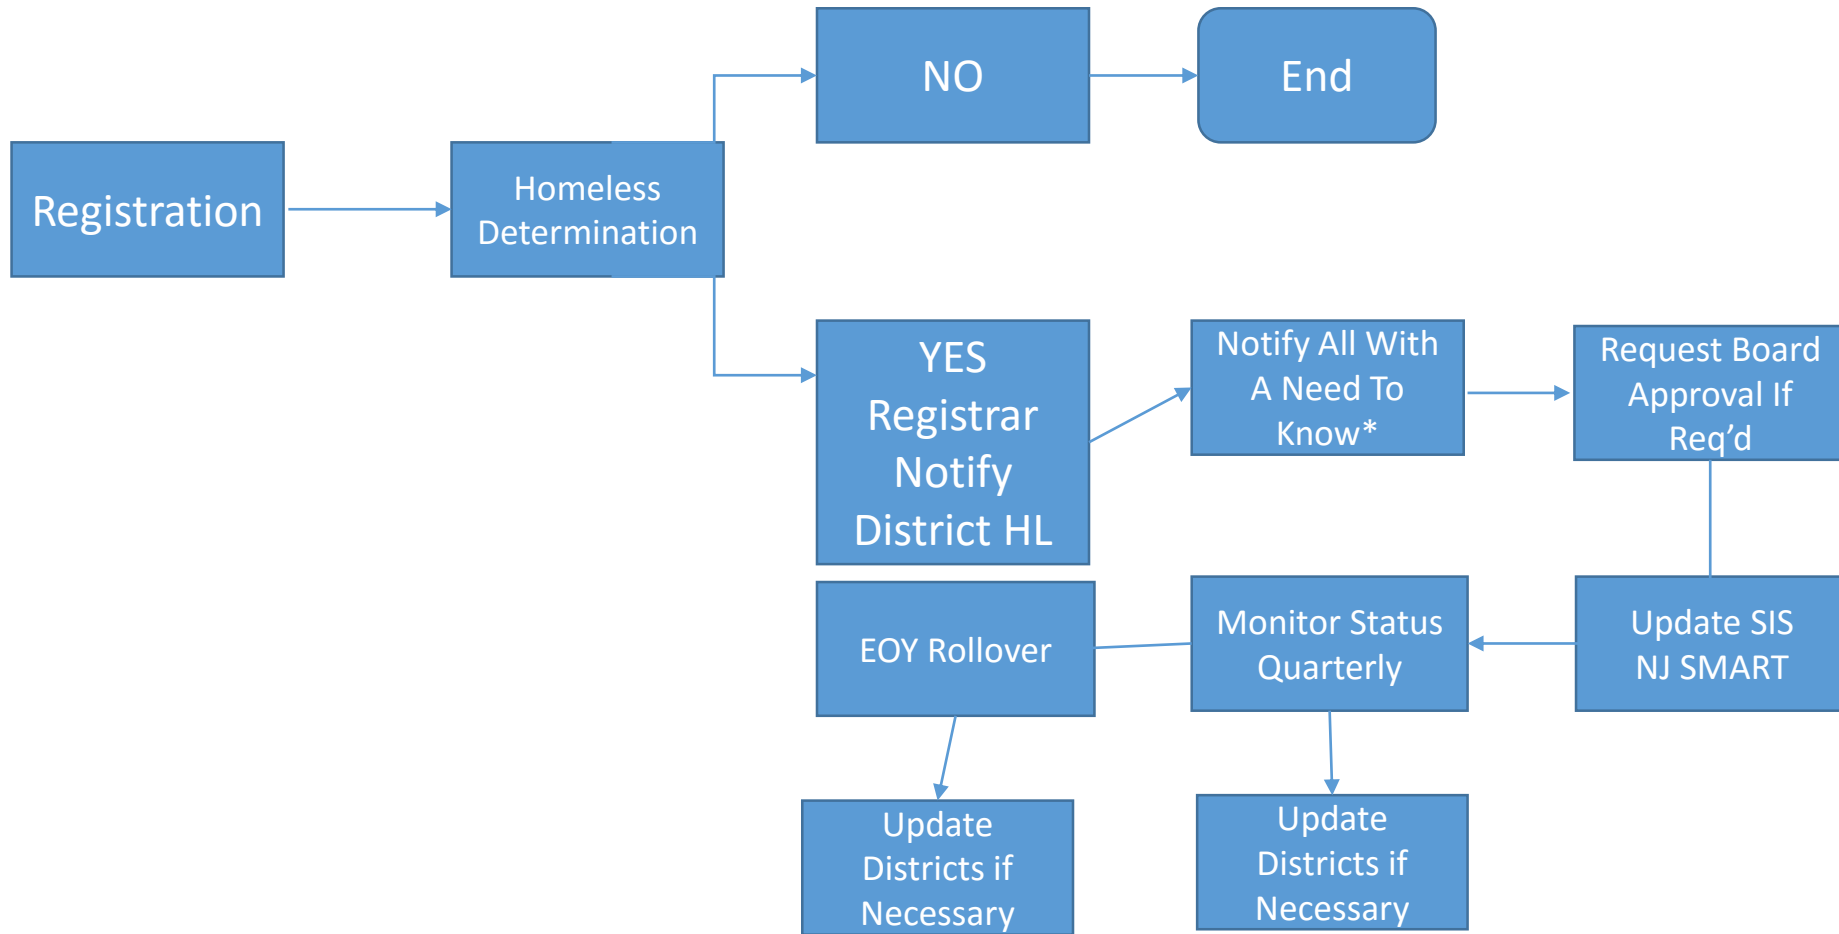

# Homeless Education Flow Chart

# Homeless Education Flow Chart

Notify All With A Need  
To Know

Your District Staff  
Registration, Guidance,  
CST, BA,  
NJ Smart Administrator

Other District's Staff  
District HL  
BA

McKinney-Vento  
Program Office